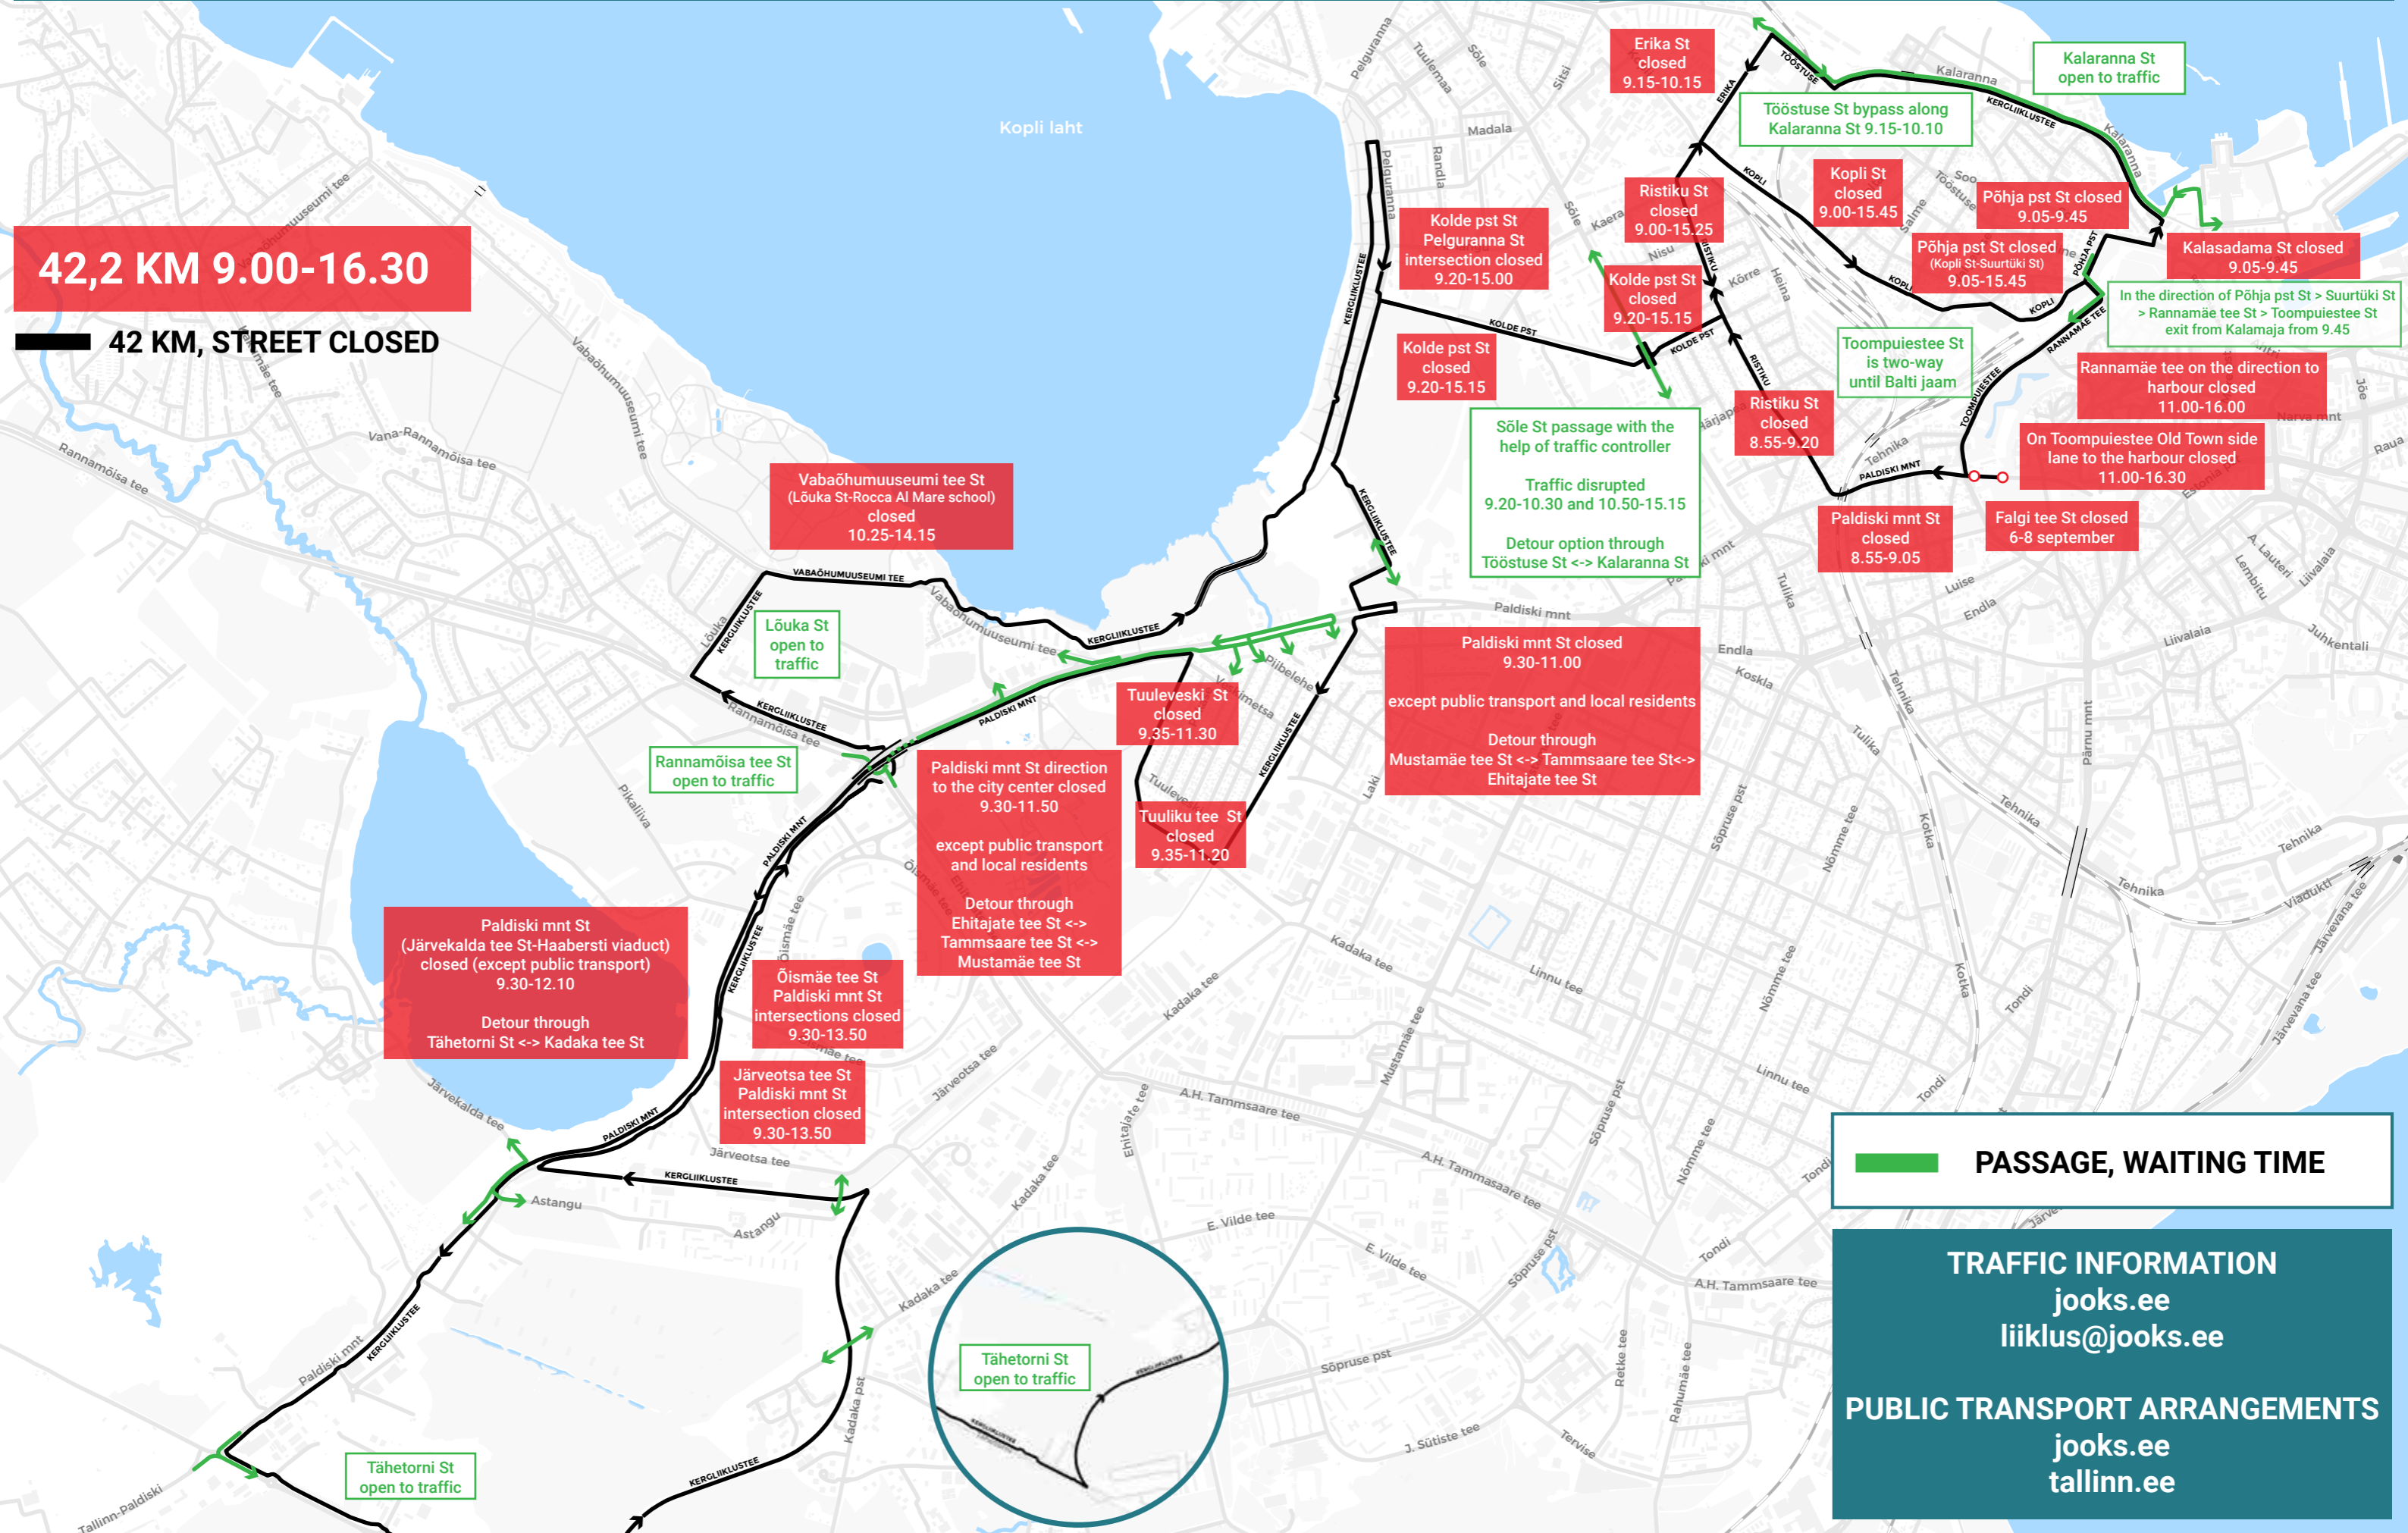

TRAFFIC ARRANGEMENTS SUNDAY 8 SEPTEMBER

42,2 KM 9.00-16.30

42 KM, STREET CLOSED

- Vabaõhumuuseumi tee St (Lõuka St-Rocca Al Mare school) closed 10.25-14.15**
- Lõuka St open to traffic**
- Rannamõisa tee St open to traffic**
- Vabaõhumuuseumi tee St (Lõuka St-Rocca Al Mare school) closed 10.25-14.15**
- Paldiski mnt St direction to the city center closed 9.30-11.50**
except public transport and local residents
Detour through Ehitajate tee St <-> Tammsaare tee St <-> Mustamäe tee St
- Tuuleveski St closed 9.35-11.30**
- Tuuliku tee St closed 9.35-11.20**
- Paldiski mnt St closed 9.30-11.00**
except public transport and local residents
Detour through Mustamäe tee St <-> Tammsaare tee St <-> Ehitajate tee St
- Õismäe tee St Paldiski mnt St intersections closed 9.30-13.50**
- Järveotsa tee St Paldiski mnt St intersection closed 9.30-13.50**
- Paldiski mnt St (Järvekaldade tee St-Haabersti viadukt) closed (except public transport) 9.30-12.10**
Detour through Tähetorni St <-> Kadaka tee St
- Tähetorni St open to traffic**
- Erika St closed 9.15-10.15**
- Toostuse St bypass along Kalaranna St 9.15-10.10**
- Kalaranna St open to traffic**
- Ristiku St closed 9.00-15.25**
- Kolde pst St closed 9.20-15.00**
- Kolde pst St closed 9.20-15.15**
- Kolde pst St closed 9.20-15.15**
- Sõle St passage with the help of traffic controller**
Traffic disrupted 9.20-10.30 and 10.50-15.15
Detour option through Toostuse St <-> Kalaranna St
- Ristiku St closed 8.55-9.20**
- Kopli St closed 9.00-15.45**
- Põhja pst St closed 9.05-9.45**
- Põhja pst St closed (Kopli St-Suurtüki St) 9.05-15.45**
- Kalasadama St closed 9.05-9.45**
- In the direction of Põhja pst St > Suurtüki St > Rannamäe tee St > Toompuiestee St exit from Kalamaja from 9.45**
- Toompuiestee St is two-way until Balti jaam**
- Rannamäe tee on the direction to harbour closed 11.00-16.00**
- On Toompuiestee Old Town side lane to the harbour closed 11.00-16.30**
- Falgi tee St closed 6-8 september**
- Paldiski mnt St closed 8.55-9.05**